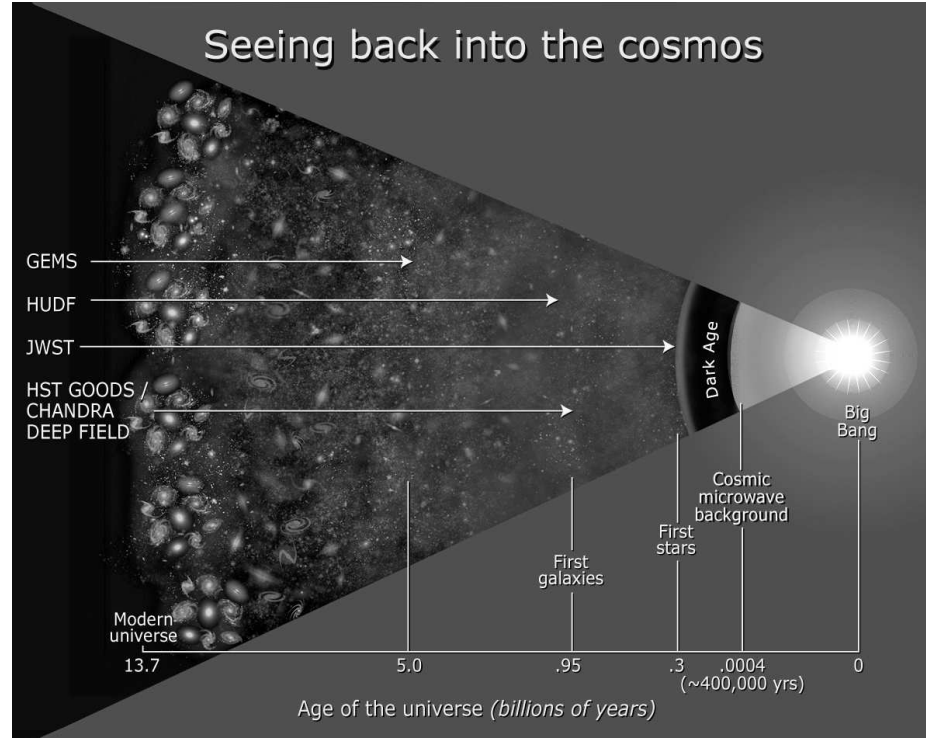

# Cosmic Calendar : Galaxy Evolution

**Present-day Universe:**  
mature ellipticals and  
spirals Most spirals  
are barred today.

**Disk galaxies like  
our Milky Way  
start to be in place  
~ 8 Gyr ago (44%).**