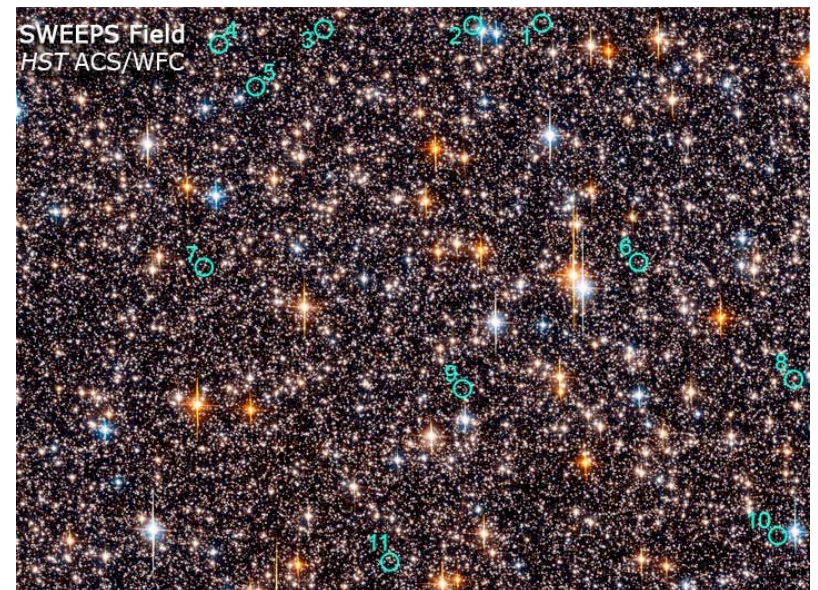

10/13/06

Exam 2, Chapters 6, 7, Friday, October 20

Chapters 6, 7 posted - revised, updated for second edition

Movies are now posted on class website, by chapter.

Check chapter 6.

News?

Pic of the day - stars with planets
toward the center of the Milky
Way, Sagittarius

Sky Watch Objects mentioned so far

Lyra - Ring Nebula, planetary nebula in Lyra

Sirius - massive blue main sequence star with white dwarf companion

Algol - binary system in Perseus

Vega - massive blue main sequence star in Lyra

Kepler

SN 1987A
first naked eye
supernova since
Kepler's in
1604

Tycho

Local group

Large Magellanic Cloud, irregular galaxy (color)

LMC negative

Rob McNaught patrol photos - the day before

2-22-87

The first known photo of SN 1987A hours after shock breakout

2-23-87

One day later

2-24-87

Near maximum light

5-20-87

About when I saw it

8-23-87