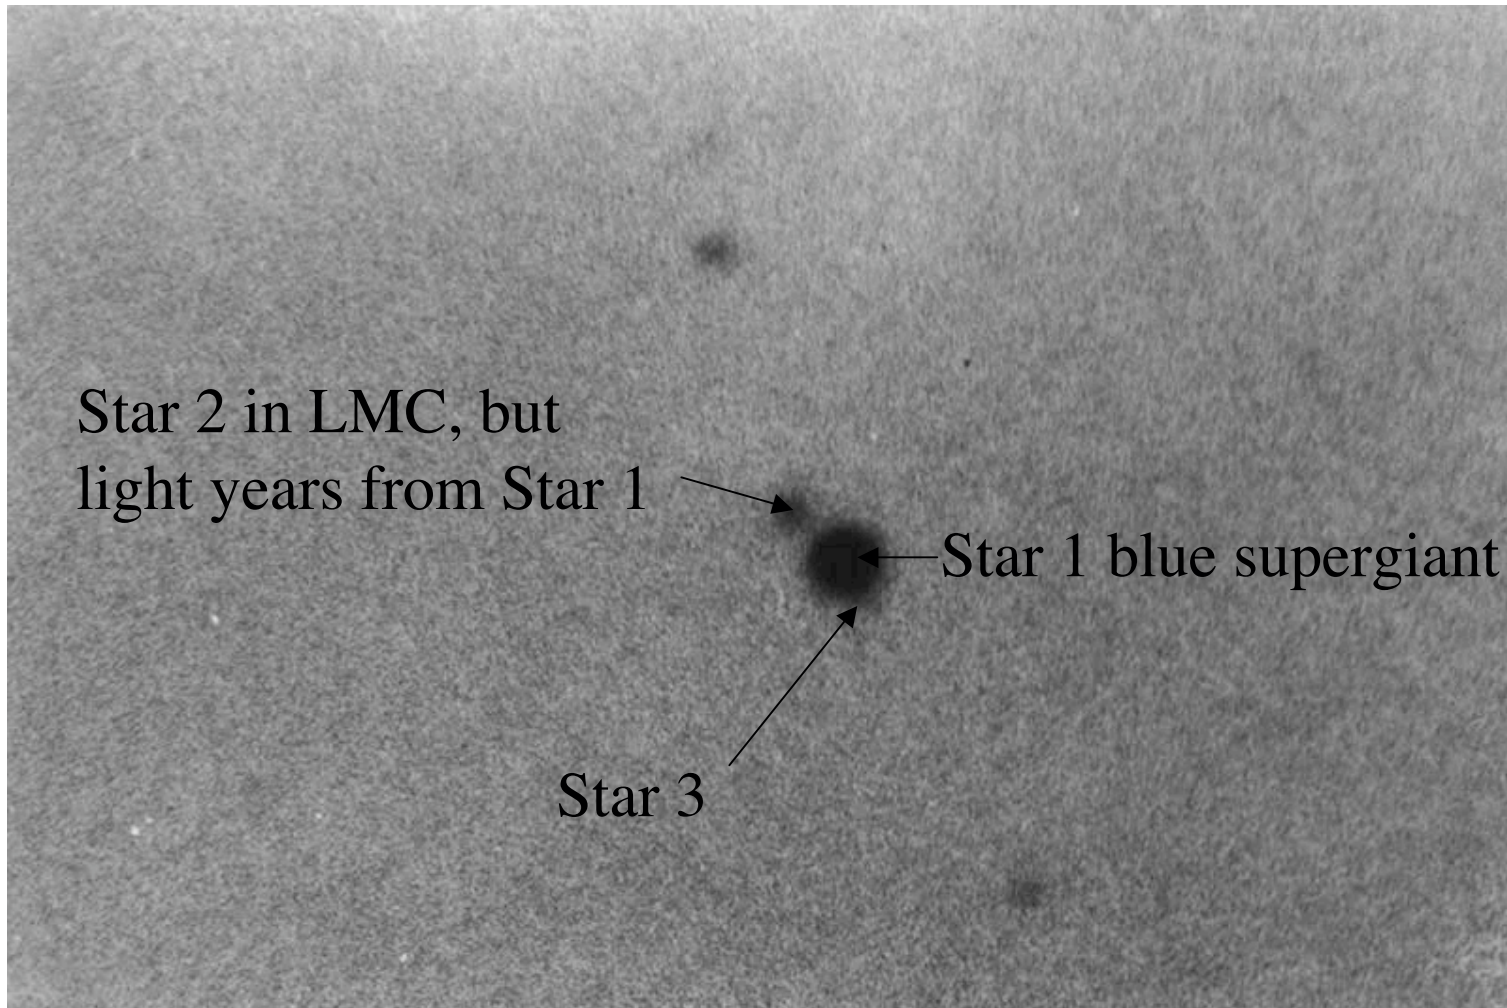

Betelgeuse - Orion, Red Supergiant due to explode “soon” 15 solar masses

Rigel - Orion, Blue Supergiant due to explode later, 17 solar masses

Sky Watch

Can only count each objects once for credit, but can do any objects missed earlier in later reports.

Kepler

SN 1987A
first naked eye
supernova since
Kepler's in
1604

Tycho

Local group

Large Magellanic Cloud, irregular galaxy (color)

LMC negative

Rob McNaught patrol photos - the day before

2-22-87

The first known photo of SN 1987A hours after shock breakout

2-23-87

One day later

2-24-87

Near maximum light

5-20-87

About when I saw it

8-23-87

LMC w/arrow

Photo of progenitor star (giraffe)

Stars 1, 2, 3

Close-up

Supernova 1987A Rings

Hubble Space Telescope
Wide Field Planetary Camera 2