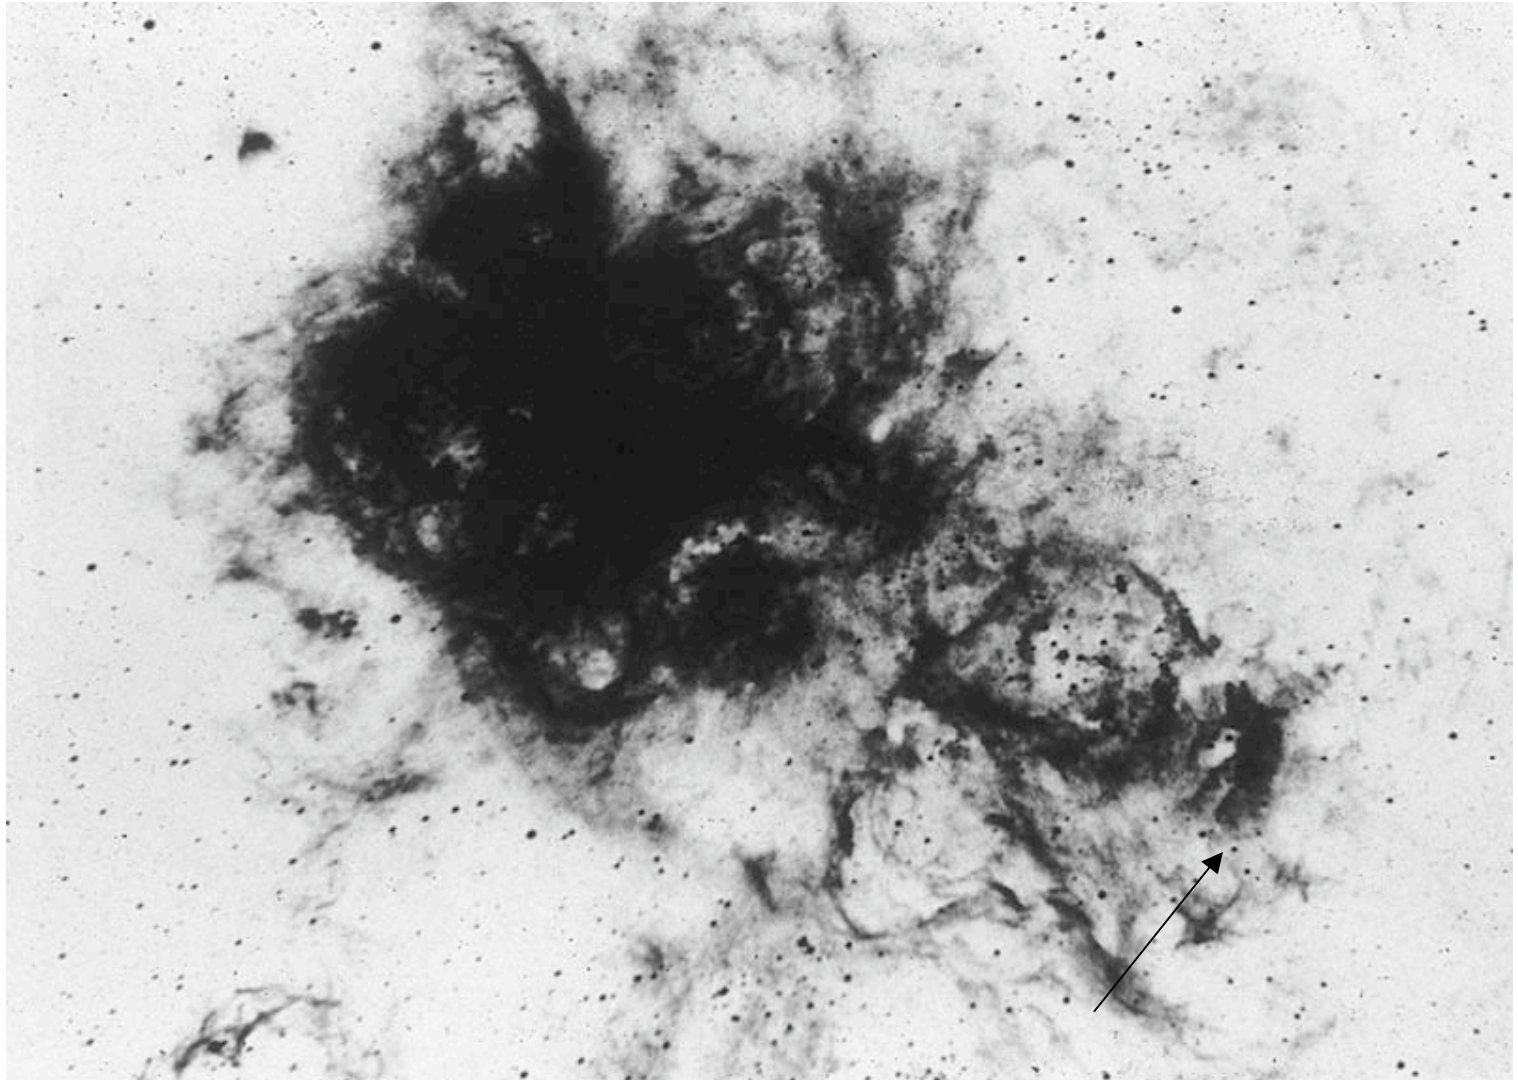

Betelgeuse - Orion, Red Supergiant due to explode “soon” 15 solar masses

Rigel - Orion, Blue Supergiant due to explode later, 17 solar masses

Sky Watch

Can only count each objects once for credit, but can do any objects missed earlier in later reports.

The first known photo of SN 1987A hours after shock breakout

2-23-87

One day later

2-24-87

Near maximum light

5-20-87

About when I saw it

8-23-87

LMC w/arrow

Photo of progenitor star (giraffe)

Stars 1, 2, 3

Close-up

Supernova 1987A Rings

Hubble Space Telescope
Wide Field Planetary Camera 2