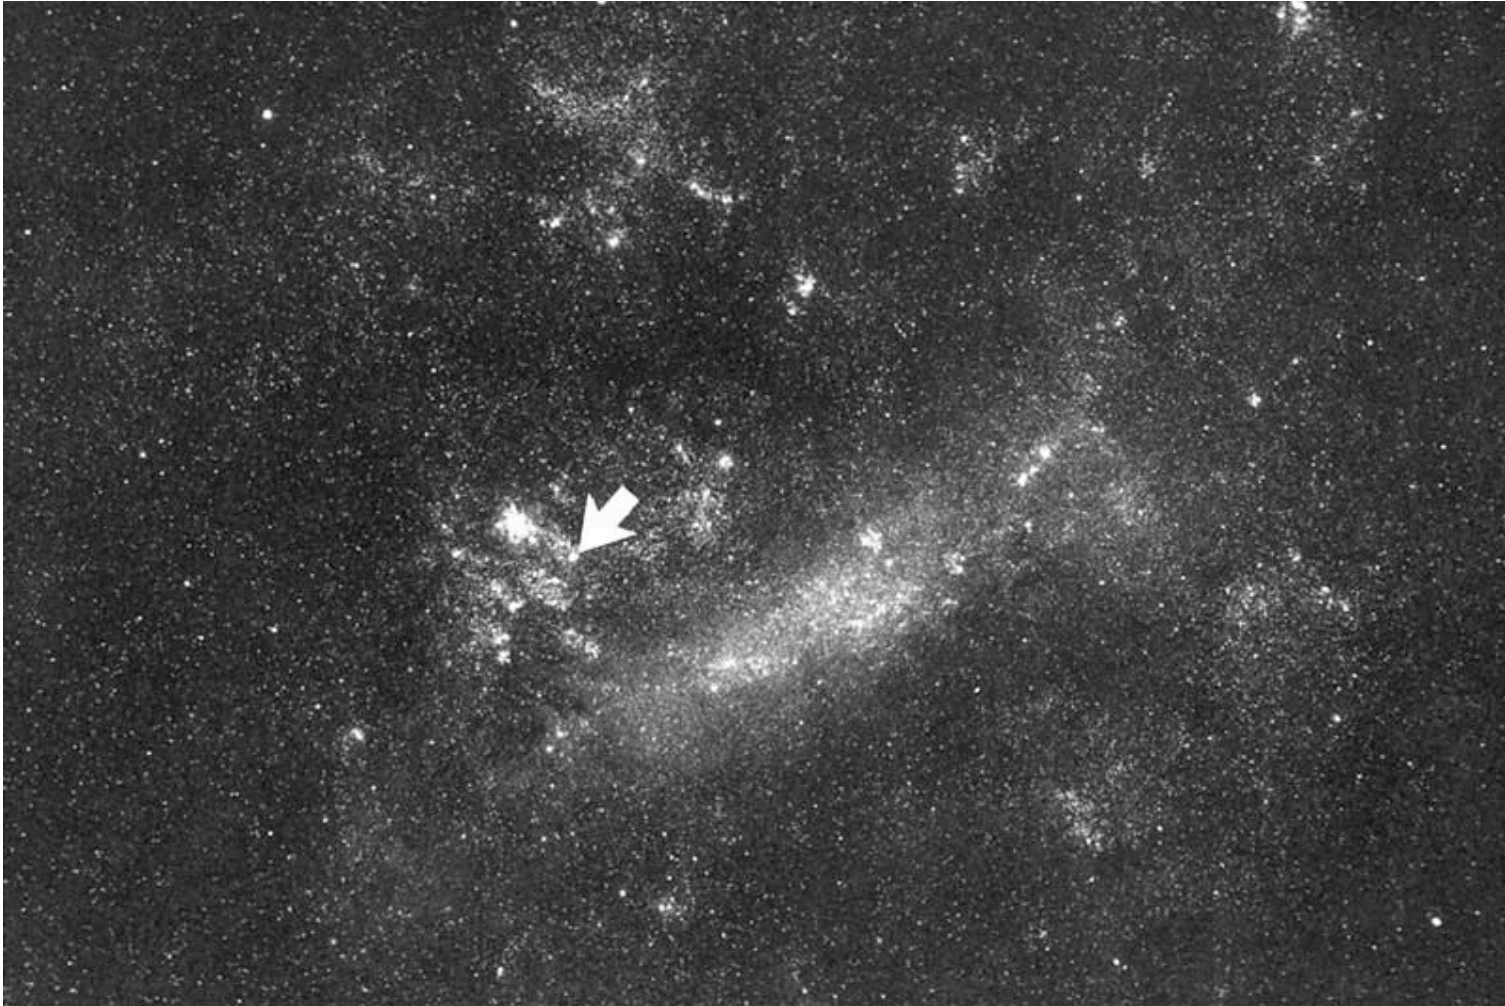

The Earth orbits around the Sun, some objects that were visible at night become in the direction of the Sun, "up" in daylight, impossible to see, other objects that were inaccessible become visible at night. Check it out.

The first known photo of SN 1987A hours after shock breakout

2-23-87

One day later

2-24-87

Near maximum light

5-20-87

About when I saw it

8-23-87

LMC w/arrow

Photo of progenitor star (giraffe)

Stars 1, 2, 3

Close-up

Supernova 1987A Rings

Hubble Space Telescope
Wide Field Planetary Camera 2