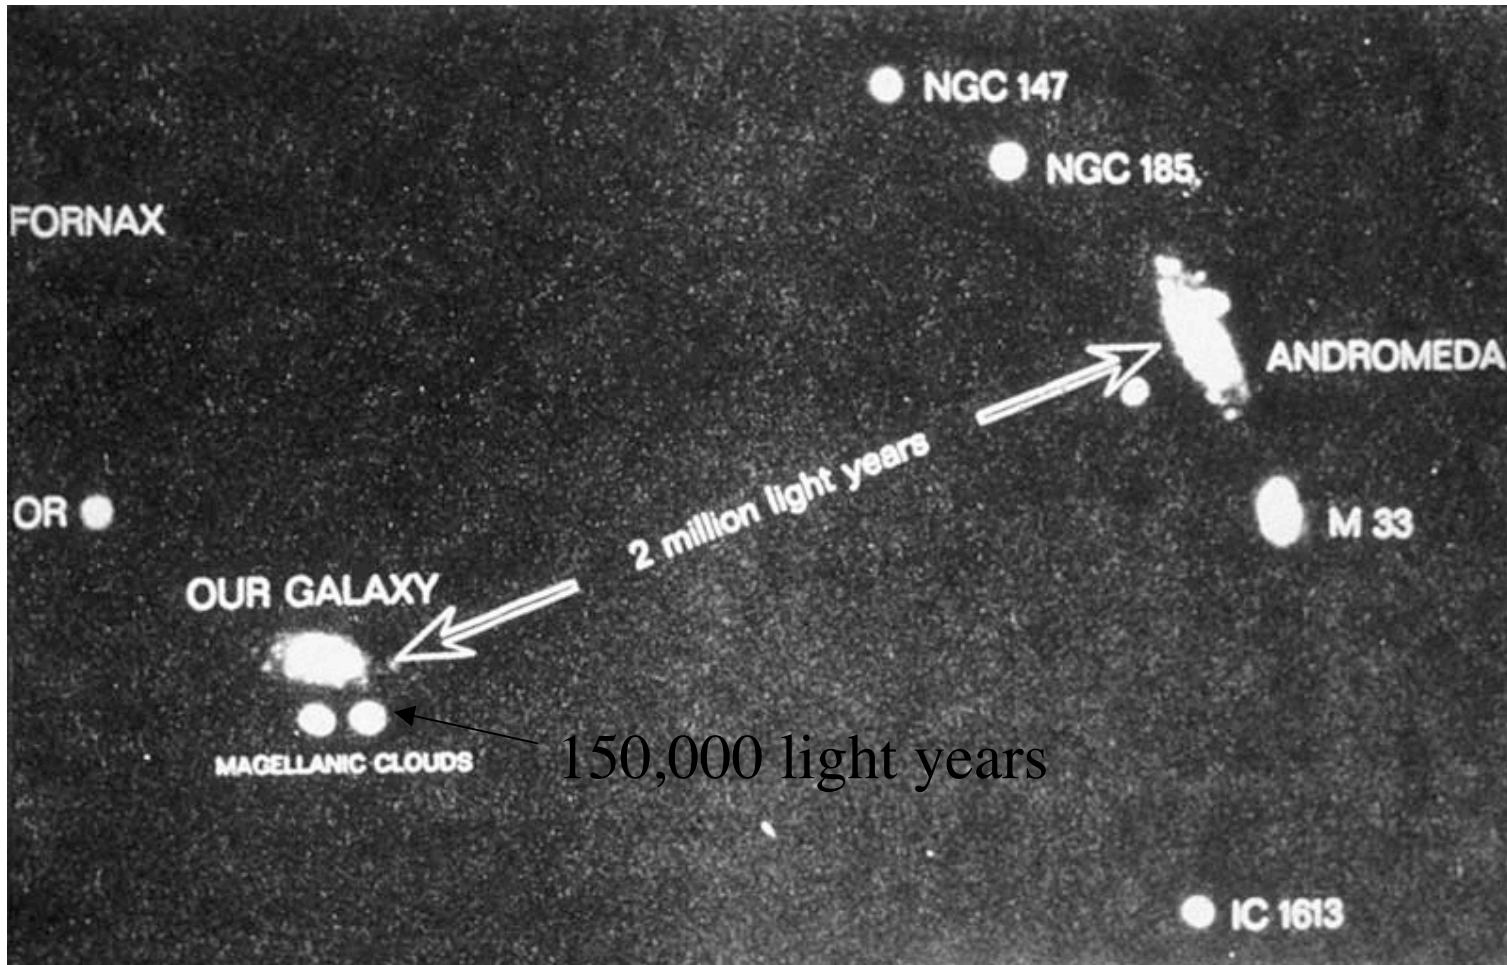

The Earth orbits around the Sun, some objects that were visible at night become in the direction of the Sun, "up" in daylight, impossible to see, other objects that were inaccessible become visible at night. Check it out.

Kepler

SN 1987A
first naked eye
supernova since
Kepler's in
1604

Tycho

Local group

Large Magellanic Cloud, irregular galaxy (color)

LMC negative

Rob McNaught patrol photos - the day before

2-22-87

The first known photo of SN 1987A hours after shock breakout

2-23-87

One day later

2-24-87

Near maximum light

5-20-87

About when I saw it

8-23-87