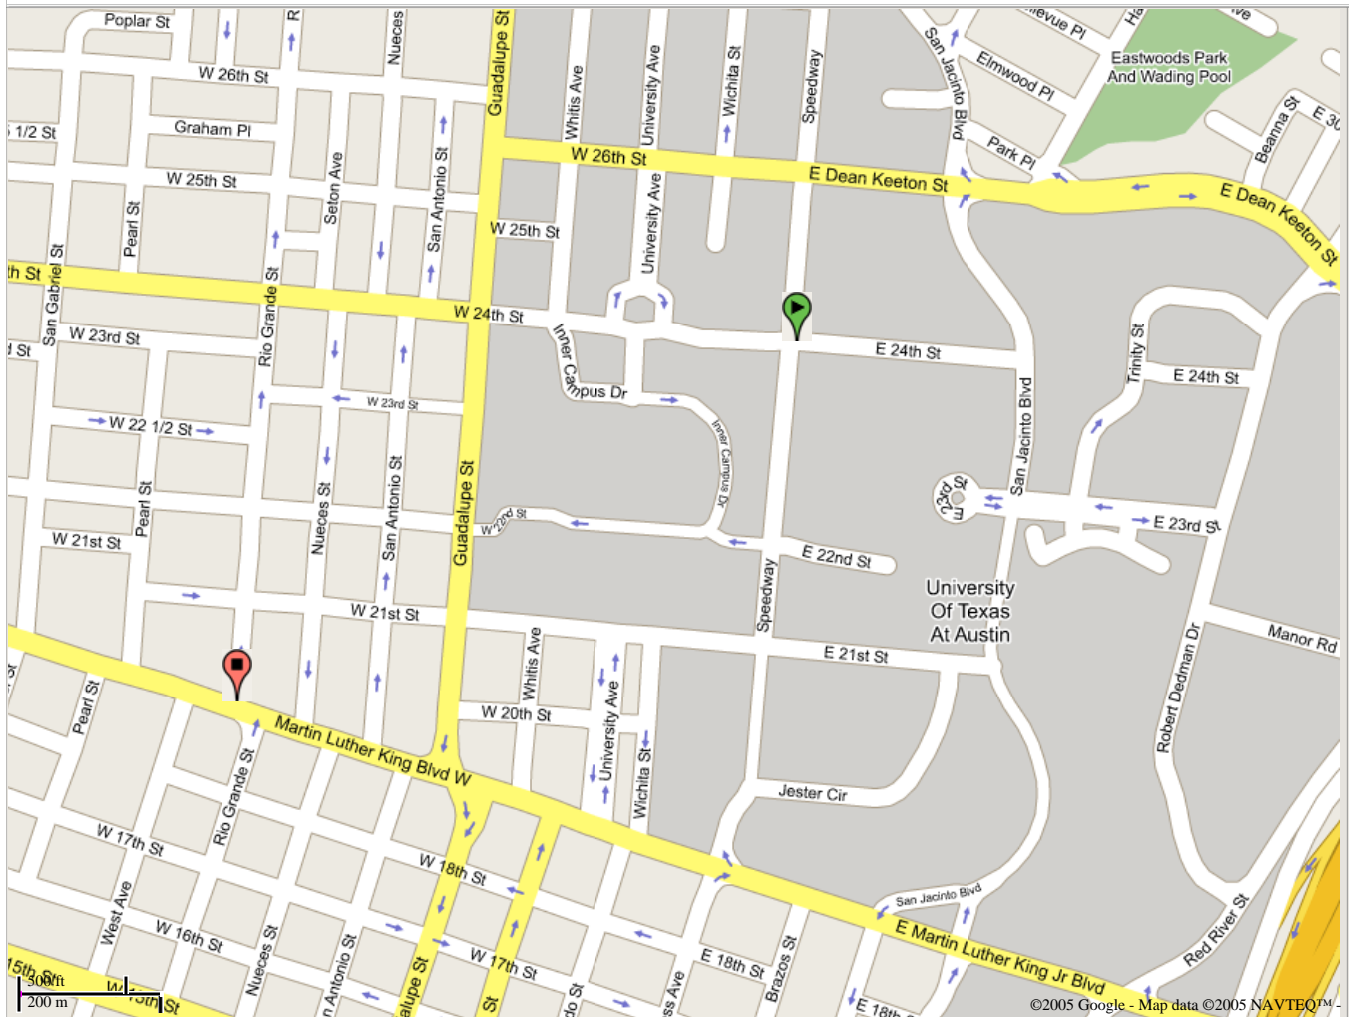

Directions

Start address: **201 E 24th St, Austin, TX 78712**
 End address: **1900 Rio Grande St, Austin, TX 78705**

To see all the details that are visible on the screen, use the "Print" link next to the map.

Start address: 201 E 24th St

Austin, TX 78712

End address: 1900 Rio Grande St

Austin, TX 78705

Distance: 0.8 mi (about 2 mins)

1. Head **west** from **E 24th St** - go **0.1 mi**
2. Continue on **W 24th St** - go **0.3 mi**
3. Turn **left** at **Nueces St** - go **0.4 mi**
4. Turn **right** at **Martin Luther King Blvd W/W Martin Luther King Jr Blvd** - go **0.0 mi**
5. Turn **right** at **Rio Grande St** - go **0.0 mi**

Parking at The Mansion at Judges Hill:

1. An underground garage is located off Rio Grande St.
2. A surface lot is located on the other side of garage.
3. The surface lot associated with the real estate office next door, to the west, of The Mansion is available to patrons on the weekends.
4. Find nearby street parking.