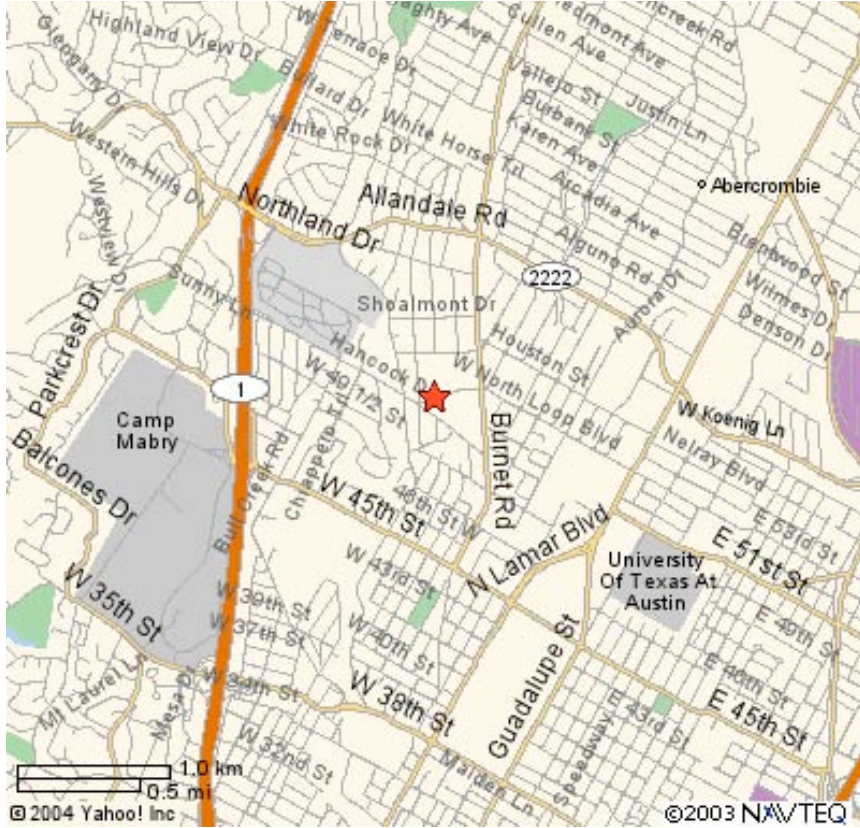

Map to Fonda San Miguel  
2330 West North Loop  
Austin, TX  
512-459-4121

**Parking at Fonda San Miguel:**

1. A surface lot is located in front of Fonda San Miguel.
2. Find nearby street parking.